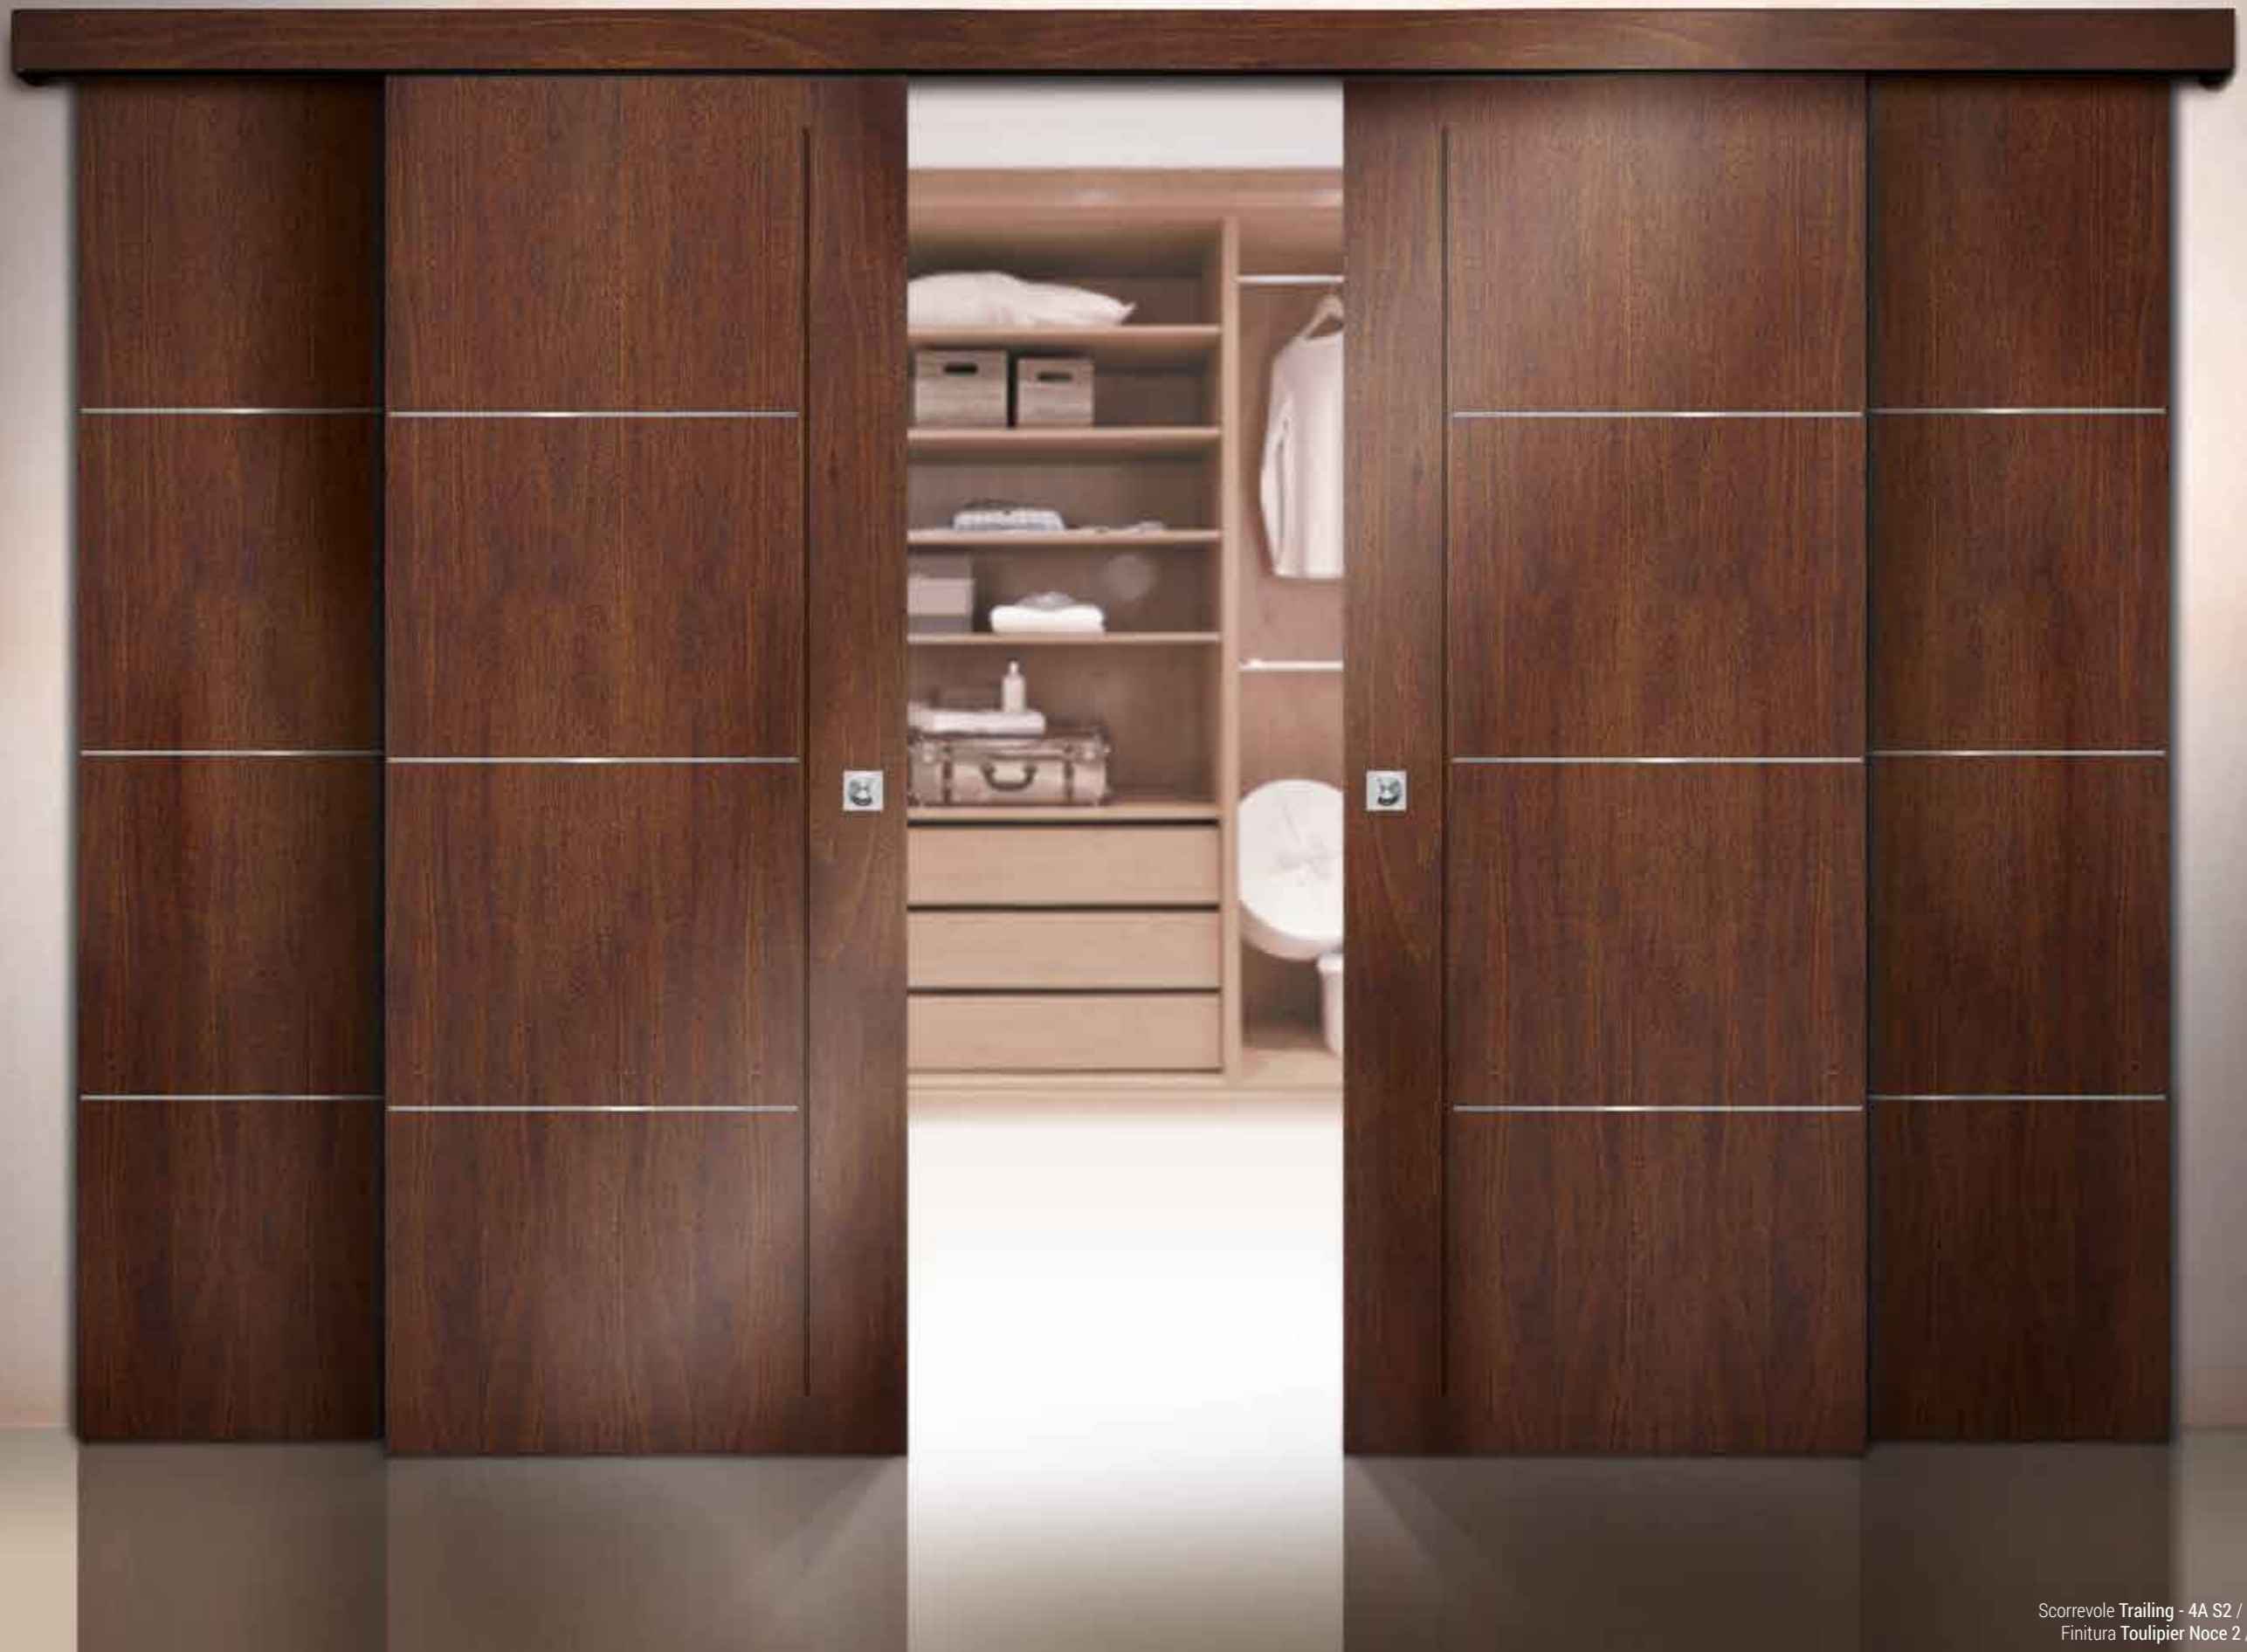

655 AT
Scorrevole Trailing - 4A S2 / Sliding door Trailing - 4A S2
Finitura Toulipier Noce 2 / Finishing Toulipier Noce 2